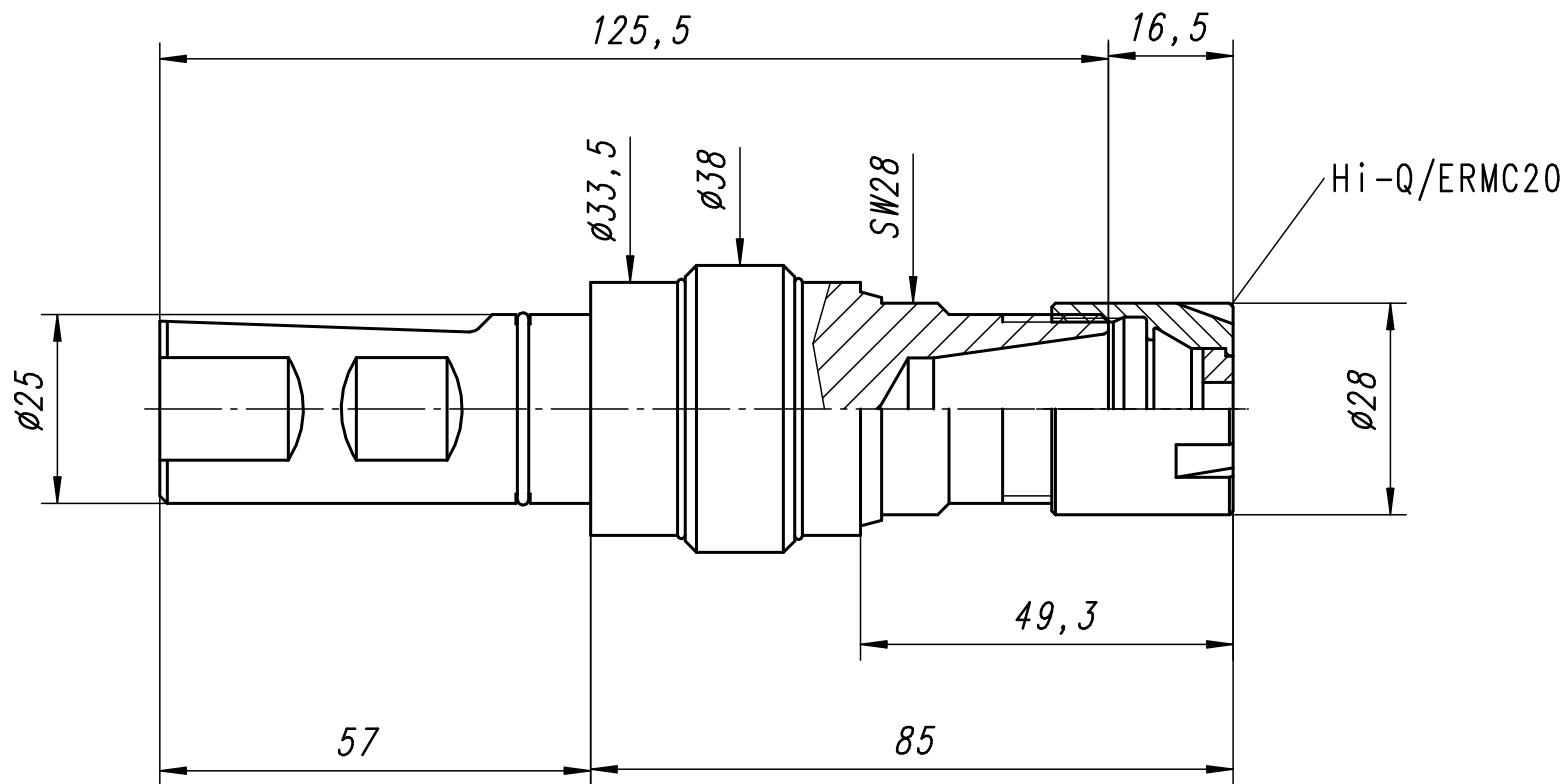

Swiss
Precision
Tools

REGO-FIX®

REGO-FIX AG
Obermattweg 60
4456 Tenniken / Switzerland

Phone +41 61 976 14 66

Fax +41 61 976 14 14

www.rego-fix.com

This is a non controlled copy. All information given herein are subject to change without notice.

The information given herein has been carefully checked and is believed to be correct. REGO-FIX, however, assumes no responsibility or liability for any errors, inaccuracies or omissions that may appear in this drawing.

This document is subject to copyright laws. No part of this document may be reproduced or transmitted in any form or any means, electronic or mechanic, for any purpose, without the express written permission of REGO-FIX

Type: CYL25 GSF/ERMC20

Part No.: 2625.62001

Date: 19.08.2009

Scale: 1:1