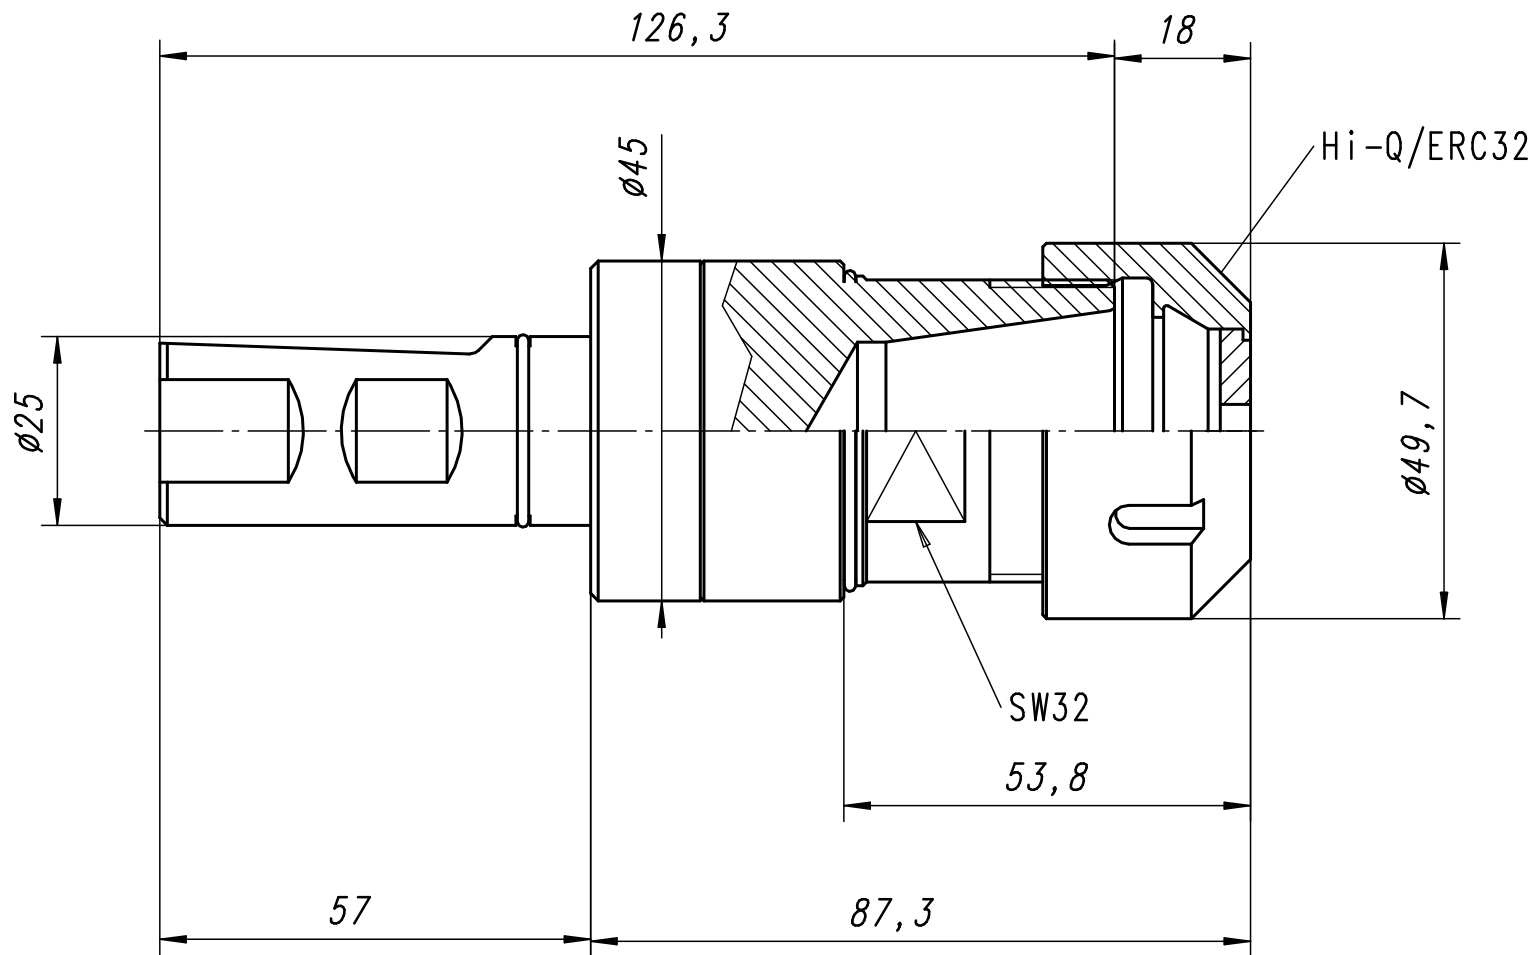

Swiss
Precision
Tools

REGO-FIX®

REGO-FIX AG
Obermattweg 60
4456 Tenniken / Switzerland

Phone +41 61 976 14 66

Fax +41 61 976 14 14

www.rego-fix.com

This is a non controlled copy. All information given herein are subject to change without notice.

The information given herein has been carefully checked and is believed to be correct. REGO-FIX, however, assumes no responsibility or liability for any errors, inaccuracies or omissions that may appear in this drawing.

This document is subject to copyright laws. No part of this document may be reproduced or transmitted in any form or any means, electronic or mechanic, for any purpose, without the express written permission of REGO-FIX

Type: CYL25 SSY/ERC32

Part No.: 2625.63200

Date: 19.08.2009

Scale: 1:1