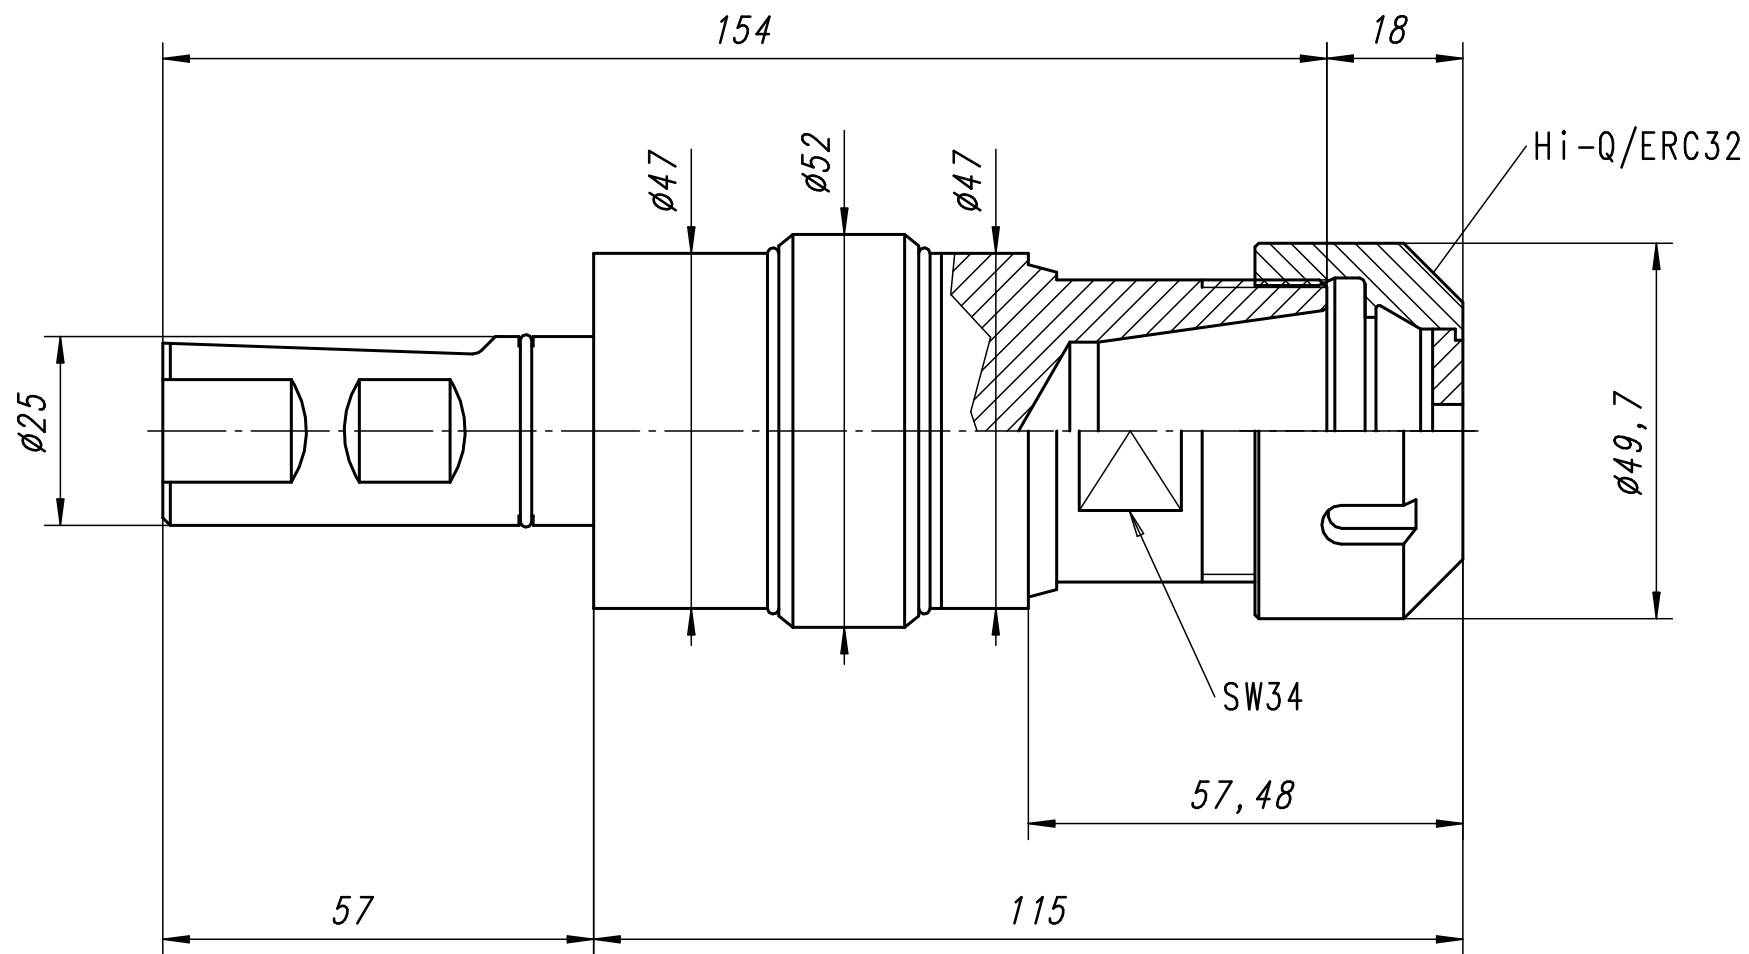

Swiss
Precision
Tools

REGO-FIX®

REGO-FIX AG
Obermattweg 60
4456 Tenniken / Switzerland

Phone +41 61 976 14 66
Fax +41 61 976 14 14
www.rego-fix.com

This is a non controlled copy. All information given herein are subject to change without notice.

The information given herein has been carefully checked and is believed to be correct. REGO-FIX, however, assumes no responsibility or liability for any errors, inaccuracies or omissions that may appear in this drawing.

This document is subject to copyright laws. No part of this document may be reproduced or transmitted in any form or any means, electronic or mechanic, for any purpose, without the express written permission of REGO-FIX

Type: CYL25 GSF/ERC32
Part No.: 2625.63201
Date: 19.08.2009
Scale: 1:1