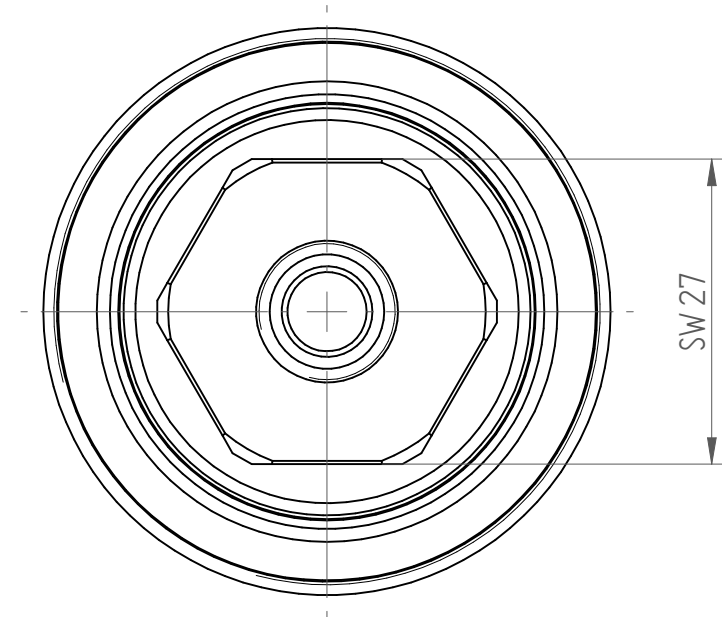

REGO-FIX▲

REGO-FIX AG
Obermattweg 60
4456 Tenniken / Switzerland

P +41 61 976 14 66
F +41 61 976 14 14
www.rego-fix.com

This is a non-controlled copy. All information given herein is subject to change without notice

The information given herein has been carefully checked and is believed to be correct. REGO-FIX, however, assumes no responsibility or liability for any errors, inaccuracies or omissions that may appear in this drawing

This document is subject to copyright laws. No part of this document may be reproduced or transmitted in any form or any means, electronic or mechanic, for any purpose, without the express written permission of REGO-FIX

Type : **MTSK50_PG25x040_NL**
Part No. : **899900901**
Date : **06.03.2023**
Scale : **1.5:1**