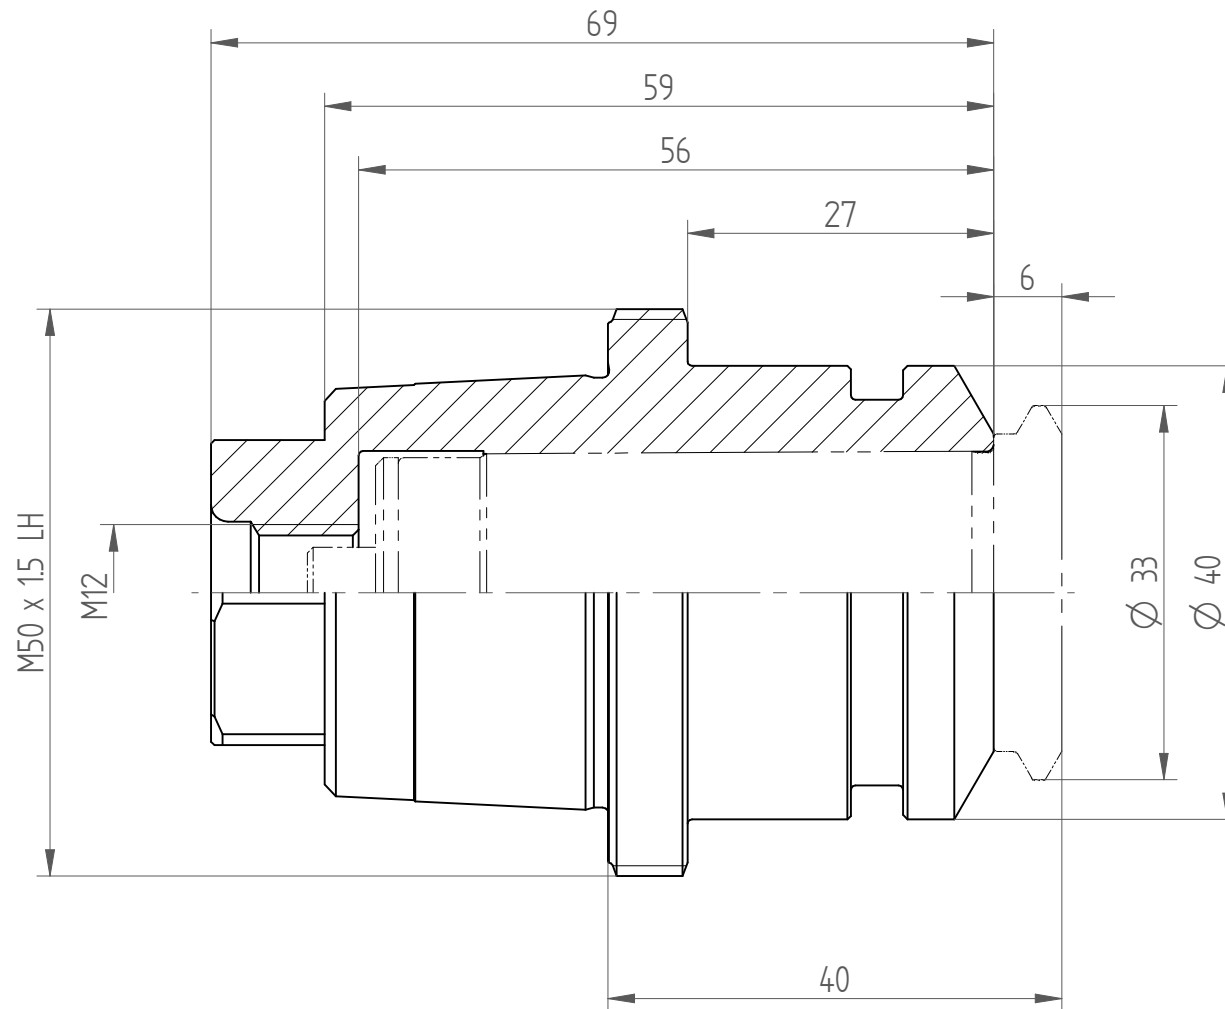

REGO-FIX▲

REGO-FIX AG
Obermattweg 60
4456 Tenniken / Switzerland

P +41 61 976 14 66
F +41 61 976 14 14
www.rego-fix.com

This is a non-controlled copy. All information given herein is subject to change without notice

The information given herein has been carefully checked and is believed to be correct. REGO-FIX, however, assumes no responsibility or liability for any errors, inaccuracies or omissions that may appear in this drawing

This document is subject to copyright laws. No part of this document may be reproduced or transmitted in any form or any means, electronic or mechanic, for any purpose, without the express written permission of REGO-FIX

Type : **MTSK50_PG25x040_NL**
Part No. : **899900901**
Date : **06.03.2023**
Scale : **1.5:1**