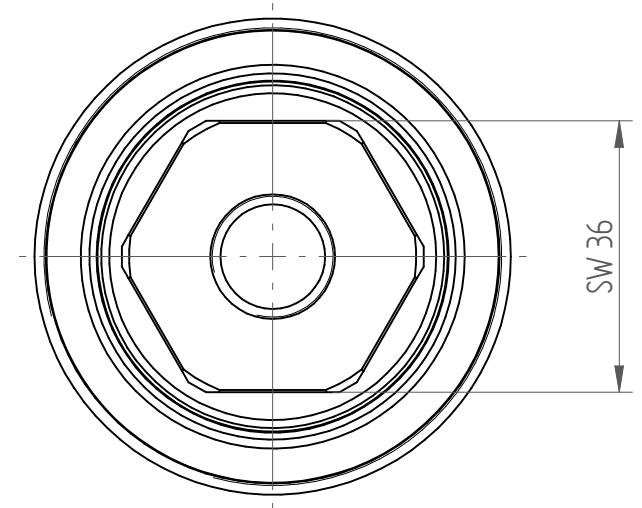

REGO-FIX▲

REGO-FIX AG
Obermattweg 60
4456 Tenniken / Switzerland

P +41 61 976 14 66
F +41 61 976 14 14
www.rego-fix.com

This is a non-controlled copy. All information given herein is subject to change without notice

The information given herein has been carefully checked and is believed to be correct. REGO-FIX, however, assumes no responsibility or liability for any errors, inaccuracies or omissions that may appear in this drawing

This document is subject to copyright laws. No part of this document may be reproduced or transmitted in any form or any means, electronic or mechanic, for any purpose, without the express written permission of REGO-FIX

Type : **MTSK63_PG32x053**

Part No. : **899900902**

Date : **06.03.2023**

Scale : **1:1**