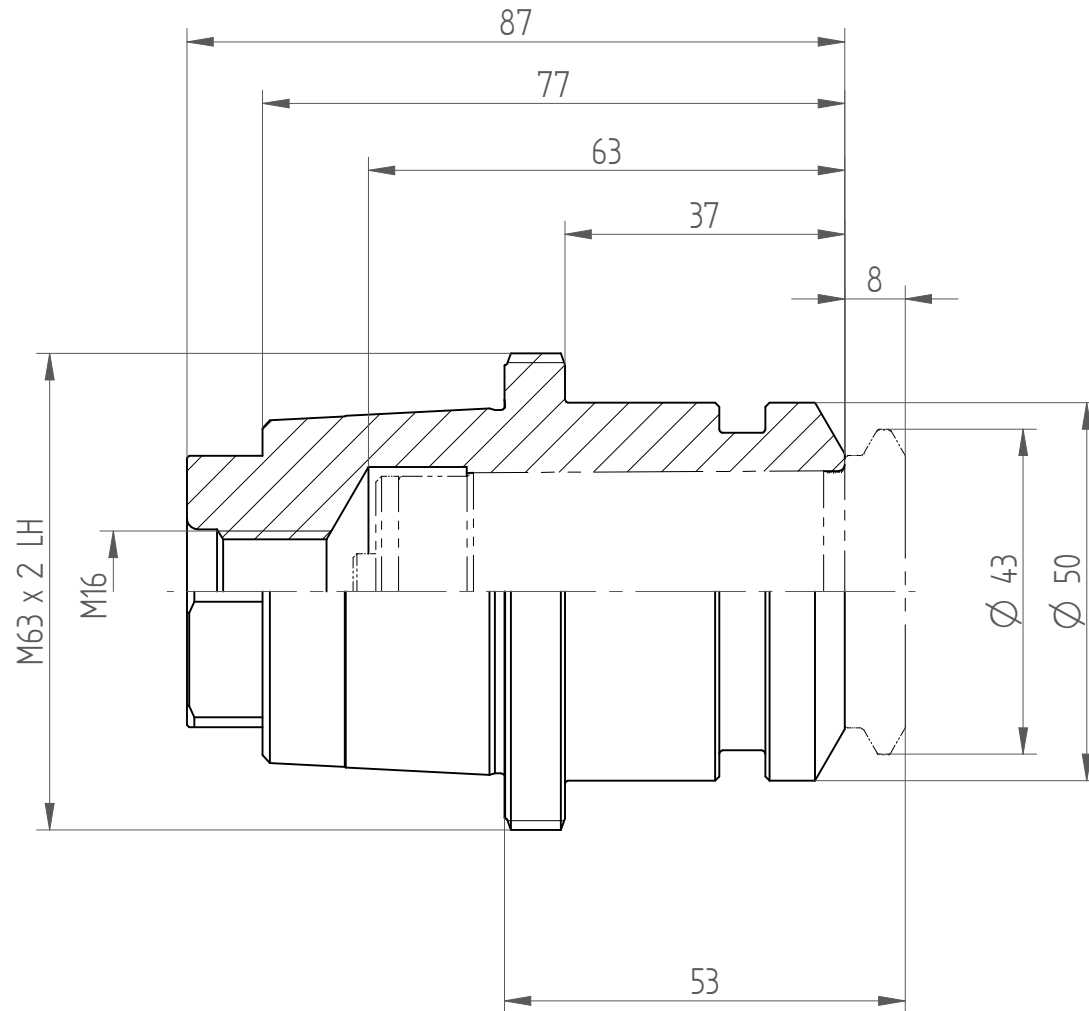

REGO-FIX▲

REGO-FIX AG
Obermattweg 60
4456 Tenniken / Switzerland

P +41 61 976 14 66
F +41 61 976 14 14
www.rego-fix.com

This is a non-controlled copy. All information given herein is subject to change without notice

The information given herein has been carefully checked and is believed to be correct. REGO-FIX, however, assumes no responsibility or liability for any errors, inaccuracies or omissions that may appear in this drawing

This document is subject to copyright laws. No part of this document may be reproduced or transmitted in any form or any means, electronic or mechanic, for any purpose, without the express written permission of REGO-FIX

Type : **MTSK63_PG32x053**

Part No. : **899900902**

Date : **06.03.2023**

Scale : **1:1**